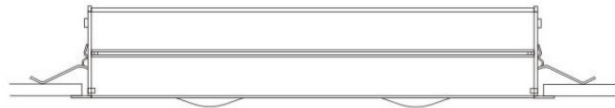

89mm 3 1/2"

445mm 17 1/2"