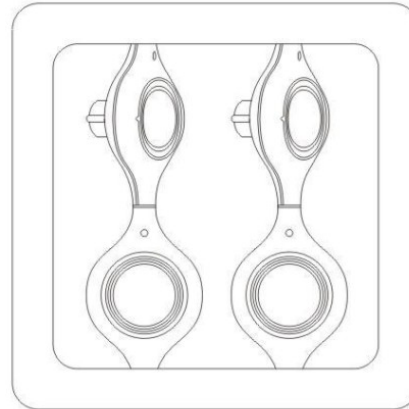

SPACE RECESSED

D96006

PROJECT	_____
TYPE	_____
NOTES	_____
QUANTITY	_____
DATE	_____

GENERAL

Series: Space
Brand: Milan
Division: Design
Mounting Type: Recessed
Mounting Location: Ceiling
Subcategory: Downlight

PHYSICAL

Shape: Square
Length (mm): 387
Length (in): 15 1/4
Width (mm): 387
Width (in): 15 1/4
Height (mm): 89
Height (in): 3 1/2
Light Distribution: Direct
Weight (kg): 3.2
Weight (lbs): 7
Diffuser: Glass - Sold Separately
Fixture Finish: Metallic Gray
Fixture Material: Metal

ELECTRICAL

Number of Lamps: 4
Lamp Type: LED Retrofit
Lamp Shape: MR16
Bulb Included: Bulb Not Included
Total Output Wattage (W): 20
Max. Wattage Per Lamp (W): 5
Lamp Base: GU10
Housing: Non - IC rated remodel housing is for use in non - insulated areas or where insulation is at least 3
Input Voltage (V): 120

LED

OPTICAL

RATINGS AND CERTIFICATIONS

Certified By: CSA Certified to UL and CSA Standards
IP rating: IP20